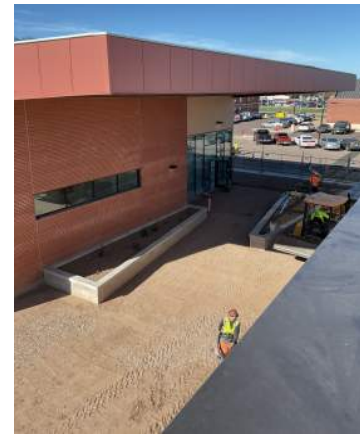

Aerial Drone Photo of Site

Landscaping in Planters & Prep for Pavers