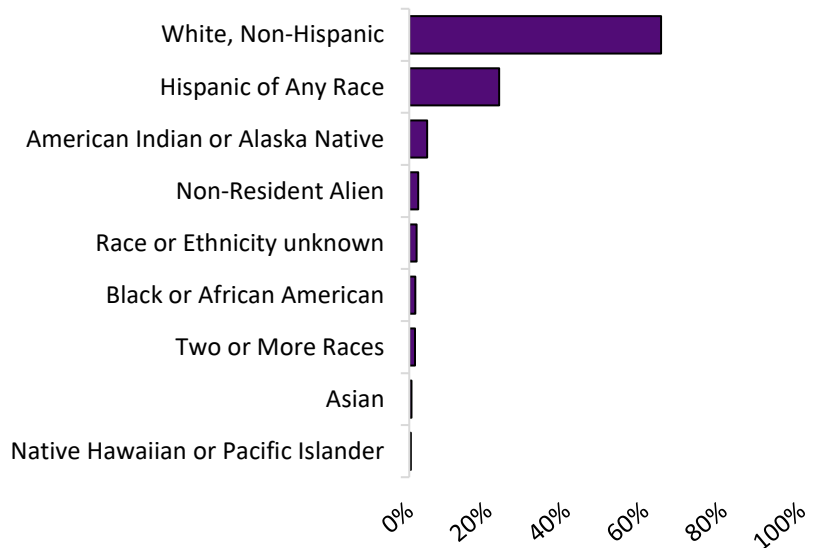

Eastern Arizona College, founded in 1888, is the longest serving community college in the state and serves residents of Graham, Gila and Greenlee Counties. The main campus is located in Graham County within the town of Thatcher. EAC offers over 130 Associate degrees and certificates throughout the calendar (semester) year. Eastern Arizona College is a student-centered institution that prepares individuals to thrive in a complex, ever-changing world through accessibility, cultural development, and innovative educational programs.

### Thatcher Campus Student Profile Fall 2023

Snapshot of 45th day enrollment (IPEDS)

Total Unduplicated Enrollment - 2,330

Ethnic Composition	Enrollment	Percentage of Total Enrollment
White, Non-Hispanic.....	1,497	64.2%
Hispanic of Any Race.....	535	23.0%
American Indian or Alaska Native.....	107	4.6%
Non-Resident Alien.....	54	2.3%
Race or Ethnicity unknown.....	44	1.9%
Black or African American.....	36	1.5%
Two or More Races.....	34	1.5%
Asian.....	14	0.6%
Native Hawaiian or Pacific Islander....	9	0.4%