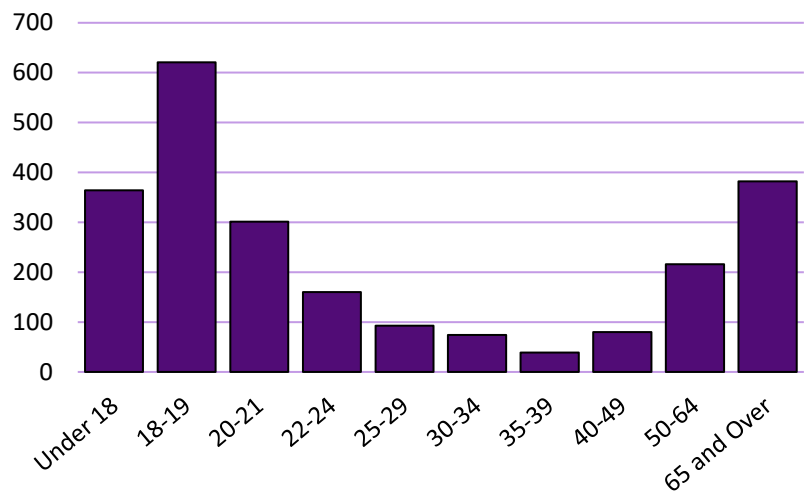

### Thatcher Campus Student Profile Fall 2023

Snapshot of 45th day enrollment (IPEDS)

Total Unduplicated Enrollment - 2,330

Ethnic Composition	Enrollment	Percentage of Total Enrollment
White, Non-Hispanic.....	1,497	64.2%
Hispanic of Any Race.....	535	23.0%
American Indian or Alaska Native.....	107	4.6%
Non-Resident Alien.....	54	2.3%
Race or Ethnicity unknown.....	44	1.9%
Black or African American.....	36	1.5%
Two or More Races.....	34	1.5%
Asian.....	14	0.6%
Native Hawaiian or Pacific Islander....	9	0.4%

Gender Composition	Enrollment	Percentage
Female.....	1,323	56.8%
Male.....	1,007	43.2%

Full-Time Versus Part-Time Students	Enrollment	Percentage
Part-Time.....	918	39.4%
Full-Time.....	1,412	60.6%

**Campus Location**

Thatcher Campus.....	2,330	45.9%
All Other Campus Locations.....	2,746	54.1%

**Enrollment by Age Group**

Under 18.....	364	15.6%
18-19.....	621	26.7%
20-21.....	301	12.9%
22-24.....	160	6.9%
25-29.....	93	4.0%
30-34.....	74	3.2%
35-39.....	39	1.7%
40-49.....	80	3.4%
50-64.....	216	9.3%
65 and Over.....	382	16.4%

**Degree-Seeking Versus Non-Degree-Seeking**

Degree.....	1,615	69.3%
Non-Degree.....	715	30.7%

**Senior Citizen Tuition**

Under 55.....	1,775	76.2%
55 and Over Waiver Eligible.....	555	23.8%