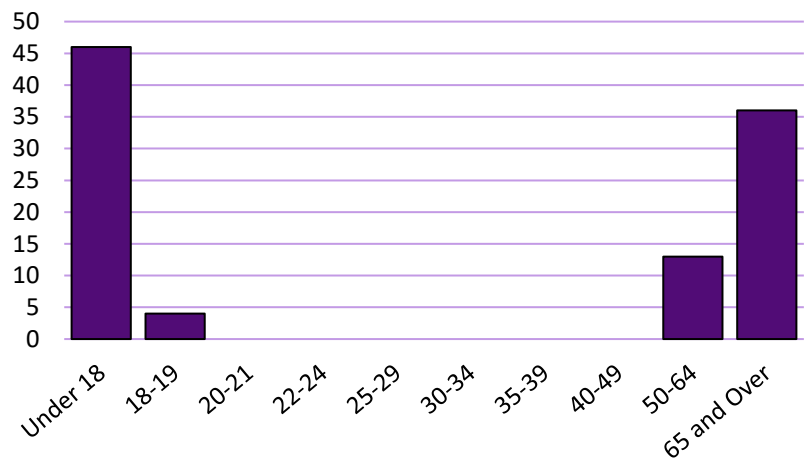

### Greenlee County Student Profile Fall 2023

Snapshot of 45th day enrollment (IPEDS)

Total Unduplicated Enrollment - 99

Ethnic Composition	Enrollment	Percentage of Total Enrollment
White, Non-Hispanic.....	53	53.5%
Hispanic of Any Race.....	37	37.4%
American Indian or Alaska Native.....	6	6.1%
Race or Ethnicity unknown.....	2	2.0%
Black or African American.....	1	1.0%
Two or More Races.....	0	0.0%
Asian.....	0	0.0%
Non-Resident Alien.....	0	0.0%
Native Hawaiian or Pacific Islander....	0	0.0%

Gender Composition	Enrollment	Percentage
Female.....	58	58.6%
Male.....	41	41.4%

Full-Time Versus Part-Time Students	Enrollment	Percentage
Full-Time.....	3	3.0%
Part-Time.....	96	97.0%

**Campus Location**

Clifton/Morenci.....	50	50.5%
Duncan.....	49	49.5%

**Enrollment by Age Group**

Under 18.....	46	46.5%
18-19.....	4	4.0%
20-21.....	0	0.0%
22-24.....	0	0.0%
25-29.....	0	0.0%
30-34.....	0	0.0%
35-39.....	0	0.0%
40-49.....	0	0.0%
50-64.....	13	13.1%
65 and Over.....	36	36.4%

**Degree-Seeking Versus Non-Degree-Seeking**

Degree.....	19	19.2%
Non-Degree.....	80	80.8%

**Senior Citizen Tuition**

Under 55.....	50	50.5%
55 and Over Waiver Eligible.....	49	49.5%