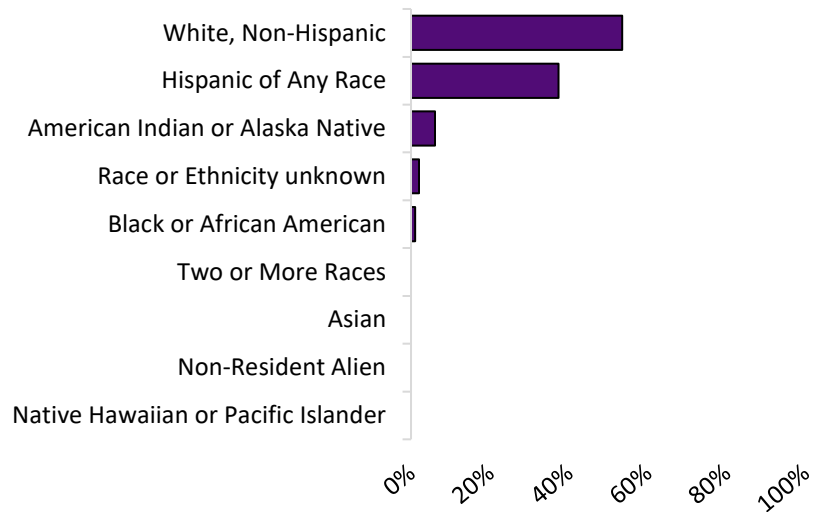

Eastern Arizona College, founded in 1888, is the longest serving community college in the state and serves residents of Graham, Gila and Greenlee Counties. Greenlee County is a host to several satellite locations for Eastern Arizona College. EAC offers over 130 Associate degrees and certificates throughout the calendar (semester) year. Eastern Arizona College is a student-centered institution that prepares individuals to thrive in a complex, ever-changing world through accessibility, cultural development, and innovative educational programs.

### Greenlee County Student Profile Fall 2023

Snapshot of 45th day enrollment (IPEDS)

Total Unduplicated Enrollment - 99

Ethnic Composition	Enrollment	Percentage of Total Enrollment
White, Non-Hispanic.....	53	53.5%
Hispanic of Any Race.....	37	37.4%
American Indian or Alaska Native.....	6	6.1%
Race or Ethnicity unknown.....	2	2.0%
Black or African American.....	1	1.0%
Two or More Races.....	0	0.0%
Asian.....	0	0.0%
Non-Resident Alien.....	0	0.0%
Native Hawaiian or Pacific Islander....	0	0.0%