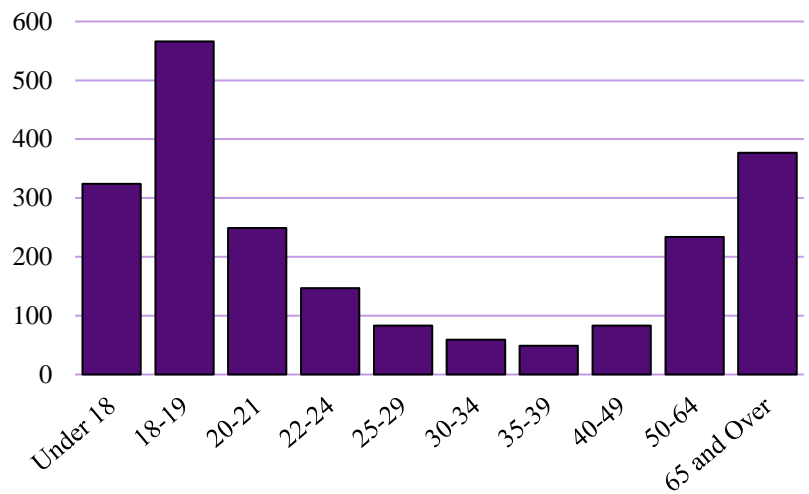

### Thatcher Campus Student Profile Fall 2022

Snapshot of 45th day enrollment (IPEDS)

Total Unduplicated Enrollment - 2,171

Ethnic Composition	Enrollment	Percentage of Total Enrollment
White, Non-Hispanic.....	1,434	66.1%
Hispanic of Any Race.....	465	21.4%
American Indian or Alaska Native.....	90	4.1%
Race or Ethnicity unknown.....	58	2.7%
Two or More Races.....	37	1.7%
Black or African American.....	29	1.3%
Non-Resident Alien.....	32	1.5%
Asian.....	18	0.8%
Native Hawaiian or Pacific Islander...	8	0.4%

Gender Composition	Enrollment	Percentage
Female.....	1,251	57.6%
Male.....	920	42.4%

Full-Time Versus Part-Time Students	Enrollment	Percentage
Part-Time.....	826	38.0%
Full-Time.....	1,345	62.0%

Campus Location		
Thatcher Campus.....	2,171	44.6%
All Other Campus Locations.....	2,693	55.4%

Enrollment by Age Group		
Under 18.....	324	14.9%
18-19.....	566	26.1%
20-21.....	249	11.5%
22-24.....	147	6.8%
25-29.....	83	3.8%
30-34.....	59	2.7%
35-39.....	49	2.3%
40-49.....	83	3.8%
50-64.....	234	10.8%
65 and Over.....	377	17.4%

Degree-Seeking Versus Non-Degree-Seeking		
Degree.....	1,474	67.9%
Non-Degree.....	697	32.1%

Senior Citizen Tuition		
Under 55.....	1,601	73.7%
55and Over Waiver Eligible.....	570	26.3%