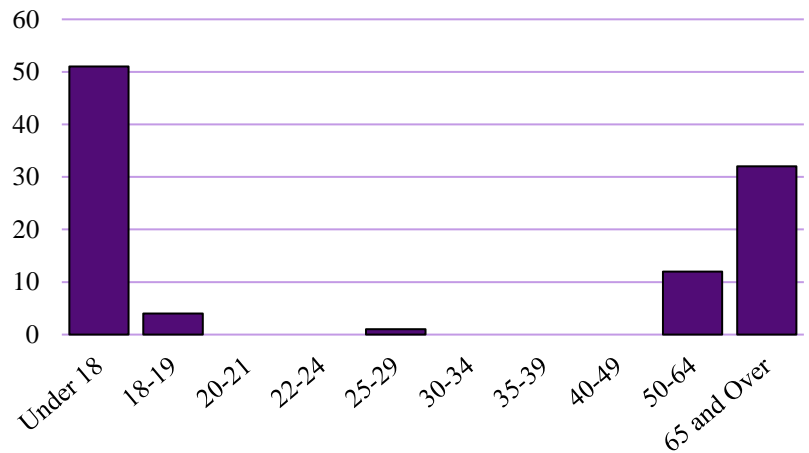

### Gender Composition

Female.....	59	59.0%
Male.....	41	41.0%

### Full-Time Versus Part-Time Students

Full-Time.....	4	4.0%
Part-Time.....	96	96.0%

**Campus Location**

Clifton/Morenci.....	56	56.0%
Duncan.....	44	44.0%

**Enrollment by Age Group**

Under 18.....	51	51.0%
18-19.....	4	4.0%
20-21.....	0	0.0%
22-24.....	0	0.0%
25-29.....	1	1.0%
30-34.....	0	0.0%
35-39.....	0	0.0%
40-49.....	0	0.0%
50-64.....	12	12.0%
65 and Over.....	32	32.0%

**Degree-Seeking Versus Non-Degree-Seeking**

Degree.....	20	20.0%
Non-Degree.....	80	80.0%

**Senior Citizen Tuition**

Under 55.....	56	56.0%
55 and Over Waiver Eligible.....	44	44.0%