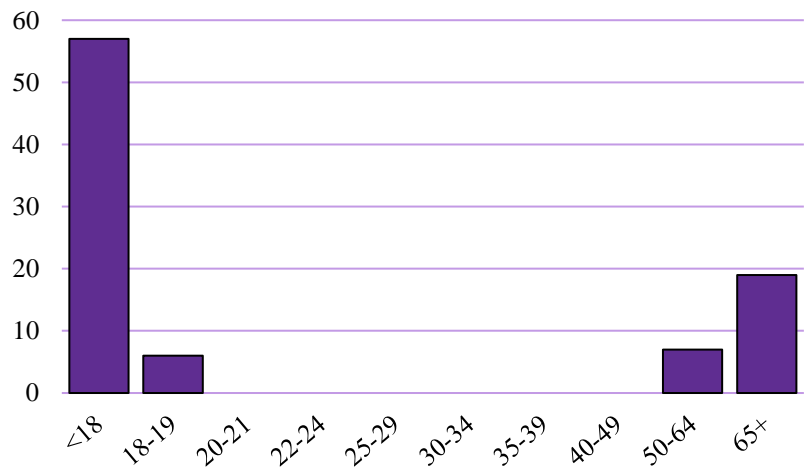

Greenlee County Student Profile Fall 2021

Snapshot of 45th day enrollment (IPEDS)

Total Unduplicated Enrollment - 89

Ethnic Composition	Enrollment	Percentage of Total Enrollment
White.....	41	46.1%
Hispanic.....	41	46.1%
Unknown.....	4	4.5%
American Indian or Native Alaskan...	1	1.1%
Black.....	1	1.1%
Non-Resident Alien.....	0	0.0%
Two or More Races.....	0	0.0%
Asian.....	1	1.1%
Native Hawaiian or Pacific Islander...	0	0.0%

Gender Composition	Enrollment	Percentage
Female.....	45	50.6%
Male.....	44	49.4%

Full-Time Versus Part-Time Students	Enrollment	Percentage
Full-Time.....	4	4.5%
Part-Time.....	85	95.5%

Campus Location

Clifton/Morenci.....	64	71.9%
Duncan.....	25	28.1%

Enrollment by Age Group

<18.....	57	64.0%
18-19.....	6	6.7%
20-21.....	0	0.0%
22-24.....	0	0.0%
25-29.....	0	0.0%
30-34.....	0	0.0%
35-39.....	0	0.0%
40-49.....	0	0.0%
50-64.....	7	7.9%
65+.....	19	21.3%

Degree-Seeking Versus Non-Degree-Seeking

Degree.....	11	12.4%
Non-Degree.....	78	87.6%

Senior Citizen Tuition

Under 55.....	63	70.8%
55 and Over Waiver Eligible.....	26	29.2%