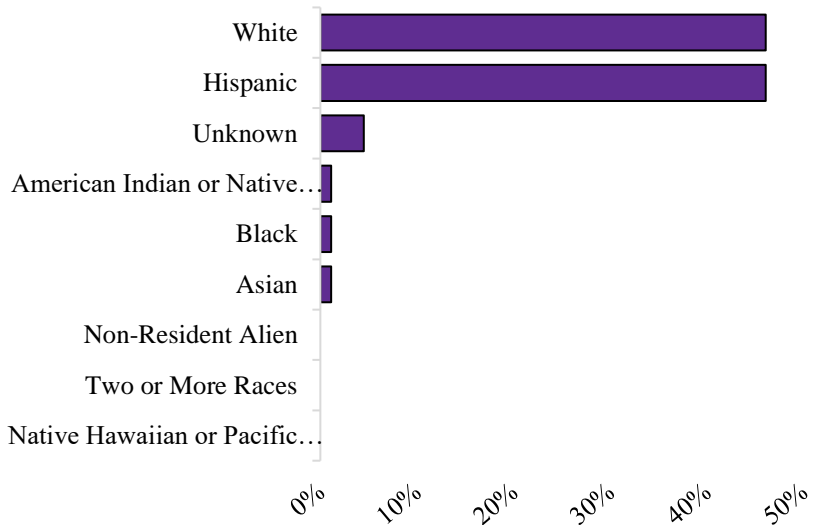

Eastern Arizona College, founded in 1888, is the longest serving community college in the state and serves residents of Graham, Gila and Greenlee Counties. Greenlee County is a host to several satellite locations for Eastern Arizona College. EAC offers over 130 Associate degrees and certificates throughout the calendar (semester) year. Eastern Arizona College is a student-centered institution that prepares individuals to thrive in a complex, ever-changing world through accessibility, cultural development, and innovative educational programs.

Greenlee County Student Profile Fall 2021

Snapshot of 45th day enrollment (IPEDS)

Total Unduplicated Enrollment - 89

Ethnic Composition	Enrollment	Percentage of Total Enrollment
White.....	41	46.1%
Hispanic.....	41	46.1%
Unknown.....	4	4.5%
American Indian or Native Alaskan...	1	1.1%
Black.....	1	1.1%
Non-Resident Alien.....	0	0.0%
Two or More Races.....	0	0.0%
Asian.....	1	1.1%
Native Hawaiian or Pacific Islander...	0	0.0%