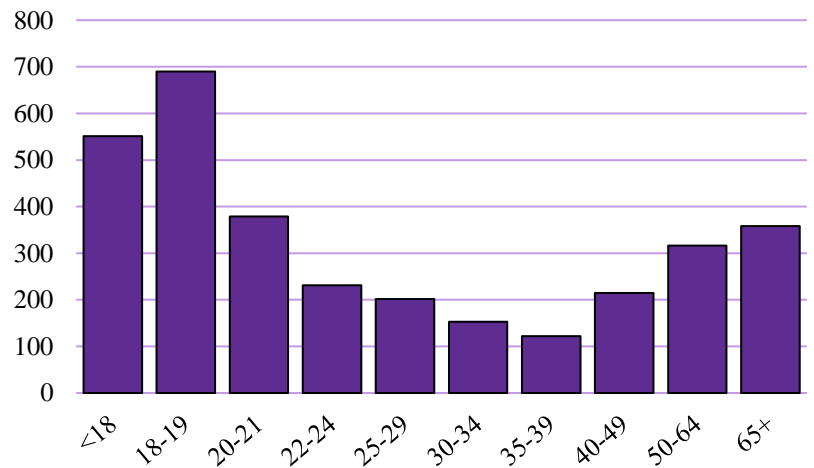

Graham County Student Profile Fall 2021

Snapshot of 45th day enrollment (IPEDS)

Total Unduplicated Enrollment - 3,217

Ethnic Composition	Enrollment	Percentage of Total Enrollment
White.....	2,099	65.2%
Hispanic.....	712	22.1%
American Indian or Native Alaskan...	157	4.9%
Unknown.....	97	3.0%
Black.....	69	2.1%
Two or More Races.....	25	0.8%
Non-Resident Alien.....	20	0.6%
Asian.....	27	0.8%
Native Hawaiian or Pacific Islander...	11	0.3%

Gender Composition	Enrollment	Percentage
Female.....	1,890	58.8%
Male.....	1,327	41.2%

Full-Time Versus Part-Time Students	Enrollment	Percentage
Full-Time.....	1,204	37.4%
Part-Time.....	2,013	62.6%

Campus Location

Thatcher Campus.....	2,701	84.0%
Safford.....	114	3.5%
Thatcher Off Campus.....	130	4.0%
Pima.....	69	2.1%
Solomon.....	10	0.3%
Ft. Thomas.....	7	0.2%
ASP - Safford/Graham.....	54	1.7%
FCI - Swift Trail.....	2	0.1%
ASP - Ft. Grant.....	69	2.1%
ASP - Safford/Tonto.....	61	1.9%

Enrollment by Age Group

<18.....	551	17.1%
18-19.....	690	21.4%
20-21.....	379	11.8%
22-24.....	231	7.2%
25-29.....	202	6.3%
30-34.....	153	4.8%
35-39.....	122	3.8%
40-49.....	215	6.7%
50-64.....	316	9.8%
65+.....	358	11.1%