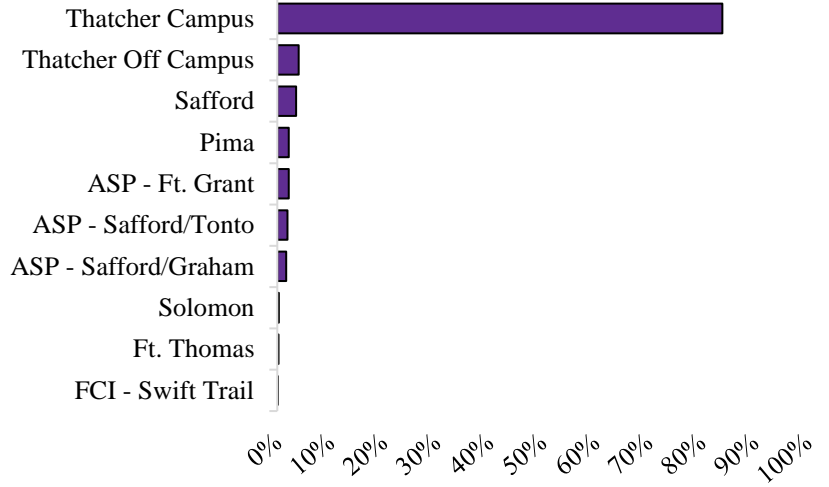

Graham County Student Profile Fall 2021

Snapshot of 45th day enrollment (IPEDS)

Total Unduplicated Enrollment - 3,217

Ethnic Composition	Enrollment	Percentage of Total Enrollment
White.....	2,099	65.2%
Hispanic.....	712	22.1%
American Indian or Native Alaskan...	157	4.9%
Unknown.....	97	3.0%
Black.....	69	2.1%
Two or More Races.....	25	0.8%
Non-Resident Alien.....	20	0.6%
Asian.....	27	0.8%
Native Hawaiian or Pacific Islander...	11	0.3%

Gender Composition	Enrollment	Percentage
Female.....	1,890	58.8%
Male.....	1,327	41.2%

Full-Time Versus Part-Time Students	Enrollment	Percentage
Full-Time.....	1,204	37.4%
Part-Time.....	2,013	62.6%

Campus Location

Thatcher Campus.....	2,701	84.0%
Safford.....	114	3.5%
Thatcher Off Campus.....	130	4.0%
Pima.....	69	2.1%
Solomon.....	10	0.3%
Ft. Thomas.....	7	0.2%
ASP - Safford/Graham.....	54	1.7%
FCI - Swift Trail.....	2	0.1%
ASP - Ft. Grant.....	69	2.1%
ASP - Safford/Tonto.....	61	1.9%