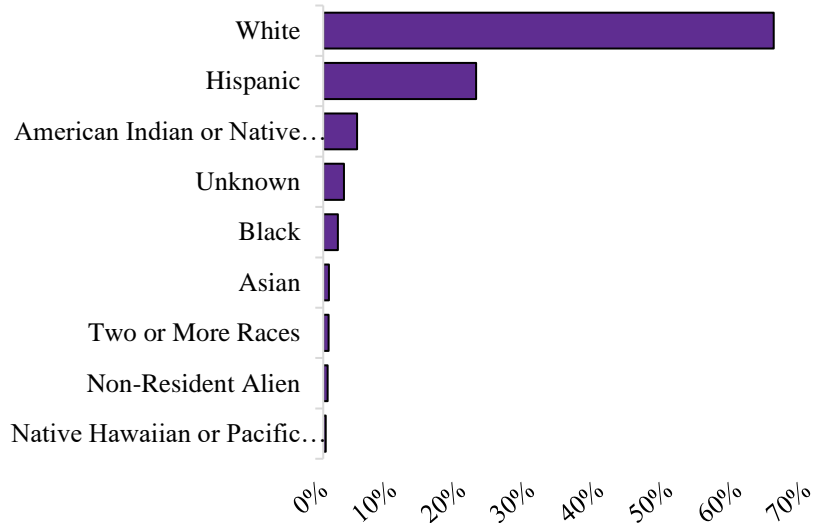

Eastern Arizona College, founded in 1888, is the longest serving community college in the state and serves residents of Graham, Gila and Greenlee Counties. The main campus is located in Thatcher along with other satellite locations throughout Graham County. EAC offers over 130 Associate degrees and certificates throughout the calendar (semester) year. Eastern Arizona College is a student-centered institution that prepares individuals to thrive in a complex, ever-changing world through accessibility, cultural development, and innovative educational programs.

Graham County Student Profile Fall 2021

Snapshot of 45th day enrollment (IPEDS)

Total Unduplicated Enrollment - 3,217

Ethnic Composition	Enrollment	Percentage of Total Enrollment
White.....	2,099	65.2%
Hispanic.....	712	22.1%
American Indian or Native Alaskan...	157	4.9%
Unknown.....	97	3.0%
Black.....	69	2.1%
Two or More Races.....	25	0.8%
Non-Resident Alien.....	20	0.6%
Asian.....	27	0.8%
Native Hawaiian or Pacific Islander...	11	0.3%