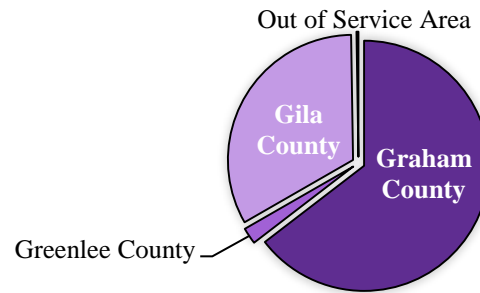

Eastern Arizona College, founded in 1888, is the longest serving community college in the state and serves residents of Graham, Gila and Greenlee Counties. In addition to the main campus in Thatcher, the College delivers education courses at 23 additional locations, including high schools and prison sites. EAC offers over 130 Associate degrees and certificates throughout the calendar (semester) year. Eastern Arizona College is a student-centered institution that prepares individuals to thrive in a complex, ever-changing world through accessibility, cultural development, and innovative educational programs.

Gender Composition	Enrollment	Percentage
Female.....	3391	56.3%
Male.....	2636	43.7%

Full-Time Versus Part-Time Students	Enrollment	Percentage
Part-Time.....	4265	70.8%
Full-Time.....	1762	29.2%

Senior Citizen Tuition	Enrollment	Percentage
Under 55.....	4056	67.3%
55 and Over Waiver Eligible.....	1971	32.7%

Campus Location

Graham County.....	3892	64.6%
Greenlee County.....	128	2.1%
Gila County.....	1992	33.1%
Out of Service Area.....	15	0.2%

Enrollment by Age Group

<18.....	1005	16.7%
18-19.....	798	13.2%
20-21.....	441	7.3%
22-24.....	364	6.0%
25-29.....	358	5.9%
30-34.....	282	4.7%
35-39.....	281	4.7%
40-49.....	403	6.7%
50-64.....	772	12.8%
65+.....	1323	22.0%