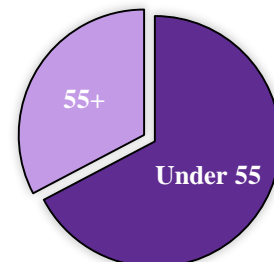

Eastern Arizona College, founded in 1888, is the longest serving community college in the state and serves residents of Graham, Gila and Greenlee Counties. In addition to the main campus in Thatcher, the College delivers education courses at 23 additional locations, including high schools and prison sites. EAC offers over 130 Associate degrees and certificates throughout the calendar (semester) year. Eastern Arizona College is a student-centered institution that prepares individuals to thrive in a complex, ever-changing world through accessibility, cultural development, and innovative educational programs.

District Wide Student Profile Fall 2019

Snapshot of 45th day enrollment (IPEDS)

Total Unduplicated Enrollment - 6,027

Ethnic Composition	Enrollment	Percentage of Total Enrollment
White.....	3911	64.9%
Hispanic.....	1250	20.7%
American Indian or Native Alaskan.....	306	5.1%
Unknown.....	189	3.1%
Black.....	146	2.4%
Two or More Races.....	122	2.0%
Asian.....	46	0.8%
Non-Resident Alien.....	34	0.6%
Native Hawaiian or Pacific Islander.....	23	0.4%

Gender Composition	Enrollment	Percentage
Female.....	3391	56.3%
Male.....	2636	43.7%

Full-Time Versus Part-Time Students	Enrollment	Percentage
Part-Time.....	4265	70.8%
Full-Time.....	1762	29.2%

Senior Citizen Tuition	Enrollment	Percentage
Under 55.....	4056	67.3%
55 and Over Waiver Eligible.....	1971	32.7%