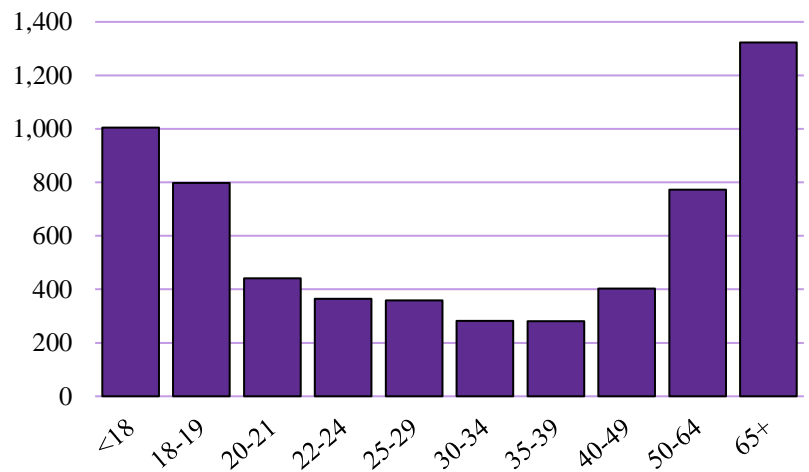

District Wide Student Profile Fall 2019

Snapshot of 45th day enrollment (IPEDS)

Total Unduplicated Enrollment - 6,027

Ethnic Composition	Enrollment	Percentage of Total Enrollment
White.....	3911	64.9%
Hispanic.....	1250	20.7%
American Indian or Native Alaskan.....	306	5.1%
Unknown.....	189	3.1%
Black.....	146	2.4%
Two or More Races.....	122	2.0%
Asian.....	46	0.8%
Non-Resident Alien.....	34	0.6%
Native Hawaiian or Pacific Islander.....	23	0.4%

Gender Composition	Enrollment	Percentage
Female.....	3391	56.3%
Male.....	2636	43.7%

Full-Time Versus Part-Time Students	Enrollment	Percentage
Part-Time.....	4265	70.8%
Full-Time.....	1762	29.2%

Senior Citizen Tuition	Enrollment	Percentage
Under 55.....	4056	67.3%
55 and Over Waiver Eligible.....	1971	32.7%

Campus Location

Graham County.....	3892	64.6%
Greenlee County.....	128	2.1%
Gila County.....	1992	33.1%
Out of Service Area.....	15	0.2%

Enrollment by Age Group

<18.....	1005	16.7%
18-19.....	798	13.2%
20-21.....	441	7.3%
22-24.....	364	6.0%
25-29.....	358	5.9%
30-34.....	282	4.7%
35-39.....	281	4.7%
40-49.....	403	6.7%
50-64.....	772	12.8%
65+.....	1323	22.0%