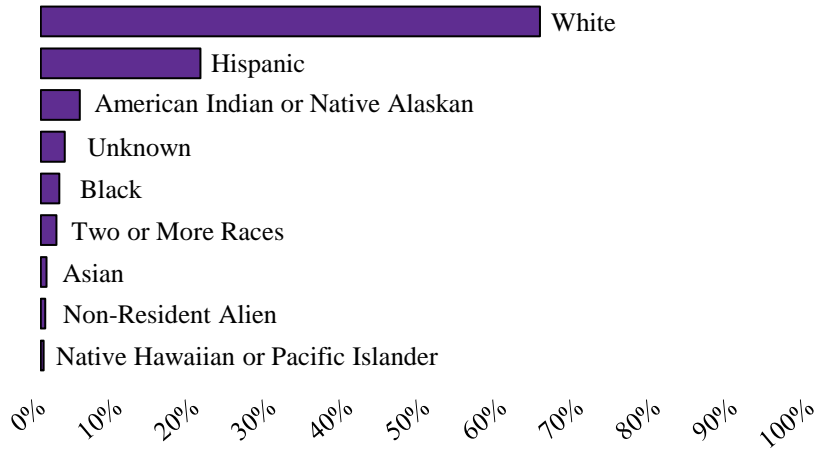

Eastern Arizona College, founded in 1888, is the longest serving community college in the state and serves residents of Graham, Gila and Greenlee Counties. In addition to the main campus in Thatcher, the College delivers education courses at 23 additional locations, including high schools and prison sites. EAC offers over 130 Associate degrees and certificates throughout the calendar (semester) year. Eastern Arizona College is a student-centered institution that prepares individuals to thrive in a complex, ever-changing world through accessibility, cultural development, and innovative educational programs.

District Wide Student Profile Fall 2019

Snapshot of 45th day enrollment (IPEDS)

Total Unduplicated Enrollment - 6,027

Ethnic Composition	Enrollment	Percentage of Total Enrollment
White.....	3911	64.9%
Hispanic.....	1250	20.7%
American Indian or Native Alaskan.....	306	5.1%
Unknown.....	189	3.1%
Black.....	146	2.4%
Two or More Races.....	122	2.0%
Asian.....	46	0.8%
Non-Resident Alien.....	34	0.6%
Native Hawaiian or Pacific Islander.....	23	0.4%