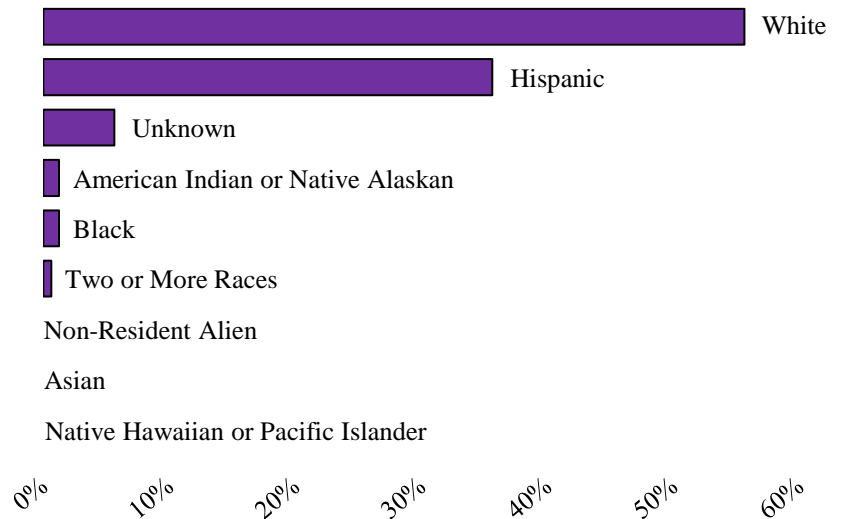

Eastern Arizona College, founded in 1888, is the longest serving community college in the state and serves residents of Graham, Gila and Greenlee Counties. The Greenlee campus is one of EAC's sataellite campus locations. EAC offers over 80 Associate degrees and certificates throughout the calendar (semester) year. Eastern Arizona College is a student-centered institution that prepares individuals to thrive in a complex, ever-changing world through accessibility, cultural development, and innovative educational programs.

Greenlee Campus Student Profile Fall 2017

Total Unduplicated Enrollment - 160

Ethnic Composition	Enrollment	Percentage of Total Enrollment
Non-Resident Alien.....	0	0.0%
Hispanic.....	57	35.6%
American Indian or Native Alaskan...	2	1.3%
Asian.....	0	0.0%
Black.....	2	1.3%
Native Hawaiian or Pacific Islander...	0	0.0%
White.....	89	55.6%
Two or More Races.....	1	0.6%
Unknown.....	9	5.6%

Gender Composition	Enrollment	Percentage
Female.....	114	71.3%
Male.....	46	28.8%