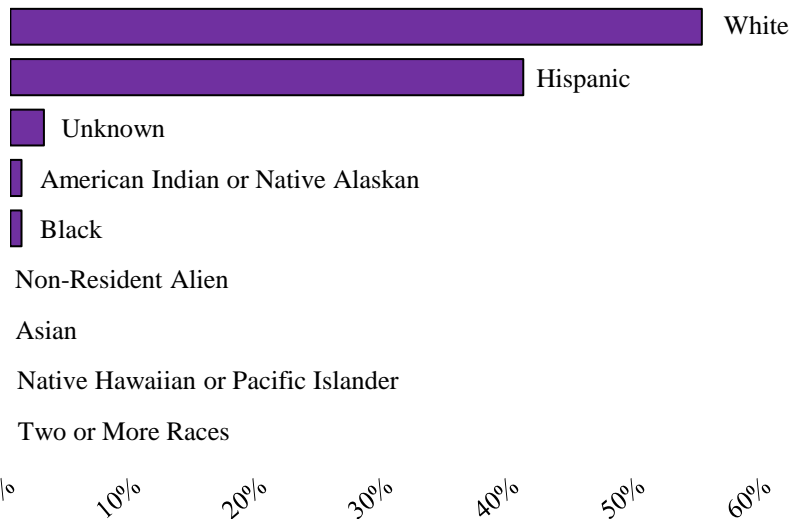

Eastern Arizona College, founded in 1888, is the longest serving community college in the state and serves residents of Graham, Gila and Greenlee Counties. The Greenlee campus is one of EAC's sataellite campus locations. EAC offers over 80 Associate degrees and certificates throughout the calendar (semester) year. Eastern Arizona College is a student-centered institution that prepares individuals to thrive in a complex, ever-changing world through accessibility, cultural development, and innovative educational programs.

Greenlee Campus Student Profile Fall 2016

Total Unduplicated Enrollment - 113

Ethnic Composition	Enrollment	Percentage of Total Enrollment
Non-Resident Alien.....	0	0.0%
Hispanic.....	46	40.7%
American Indian or Native Alaskan...	1	0.9%
Asian.....	0	0.0%
Black.....	1	0.9%
Native Hawaiian or Pacific Islander...	0	0.0%
White.....	62	54.9%
Two or More Races.....	0	0.0%
Unknown.....	3	2.7%