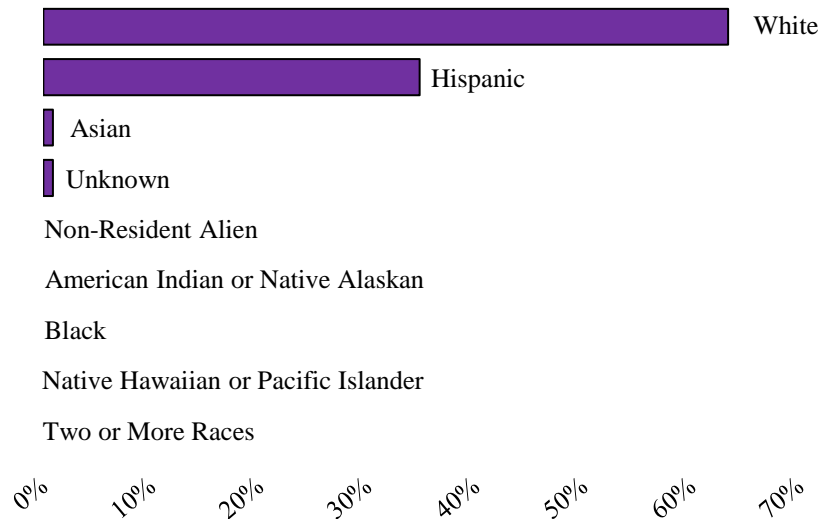

Eastern Arizona College, founded in 1888, is the longest serving community college in the state and serves residents of Graham, Gila and Greenlee Counties. The Greenlee campus is one of EAC's sataellite campus locations. EAC offers over 80 Associate degrees and certificates throughout the calendar (semester) year. Eastern Arizona College is a student-centered institution that prepares individuals to thrive in a complex, ever-changing world through accessibility, cultural development, and innovative educational programs.

Greenlee Campus Student Profile Fall 2015

Total Unduplicated Enrollment - 112

Ethnic Composition	Enrollment	Percentage of Total Enrollment
Non-Resident Alien.....	0	0.0%
Hispanic.....	39	34.8%
American Indian or Native Alaskan...	0	0.0%
Asian.....	1	0.9%
Black.....	0	0.0%
Native Hawaiian or Pacific Islander...	0	0.0%
White.....	71	63.4%
Two or More Races.....	0	0.0%
Unknown.....	1	0.9%

Gender Composition	Enrollment	Percentage
Female.....	77	68.8%
Male.....	35	31.3%