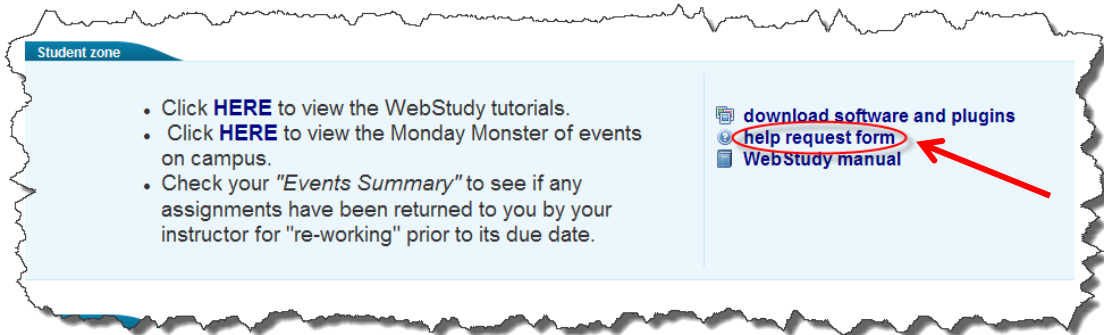

- The **help request form** auto populates the information from your course so all that you need to do is type in your question for the technical support team within WebStudy and click **Submit**.